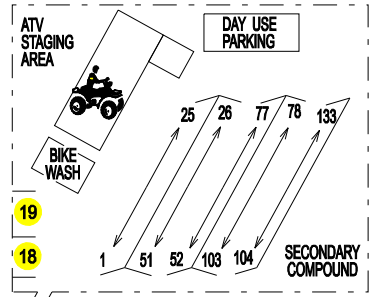

Wilderness Village

Rocky Mountain House
Alberta, Canada

403-845-2145

SPEED LIMIT
15
KPH
9.5
MPH

LEGEND

ATV STAGING AREA	PROPANE
CABIN	RESTROOMS
CHAPEL	SHOWERS
DUMP STATION	SOCIAL FIRE PIT
HORSEBACK RIDING	WATER STATION
LAUNDRY	WOOD BOX
PARKING	BIKE TRAILS
PHONE	POOL
DUAL POWER	
MANDATORY DUAL SITE (JUNE 15 - SEPT 15)	