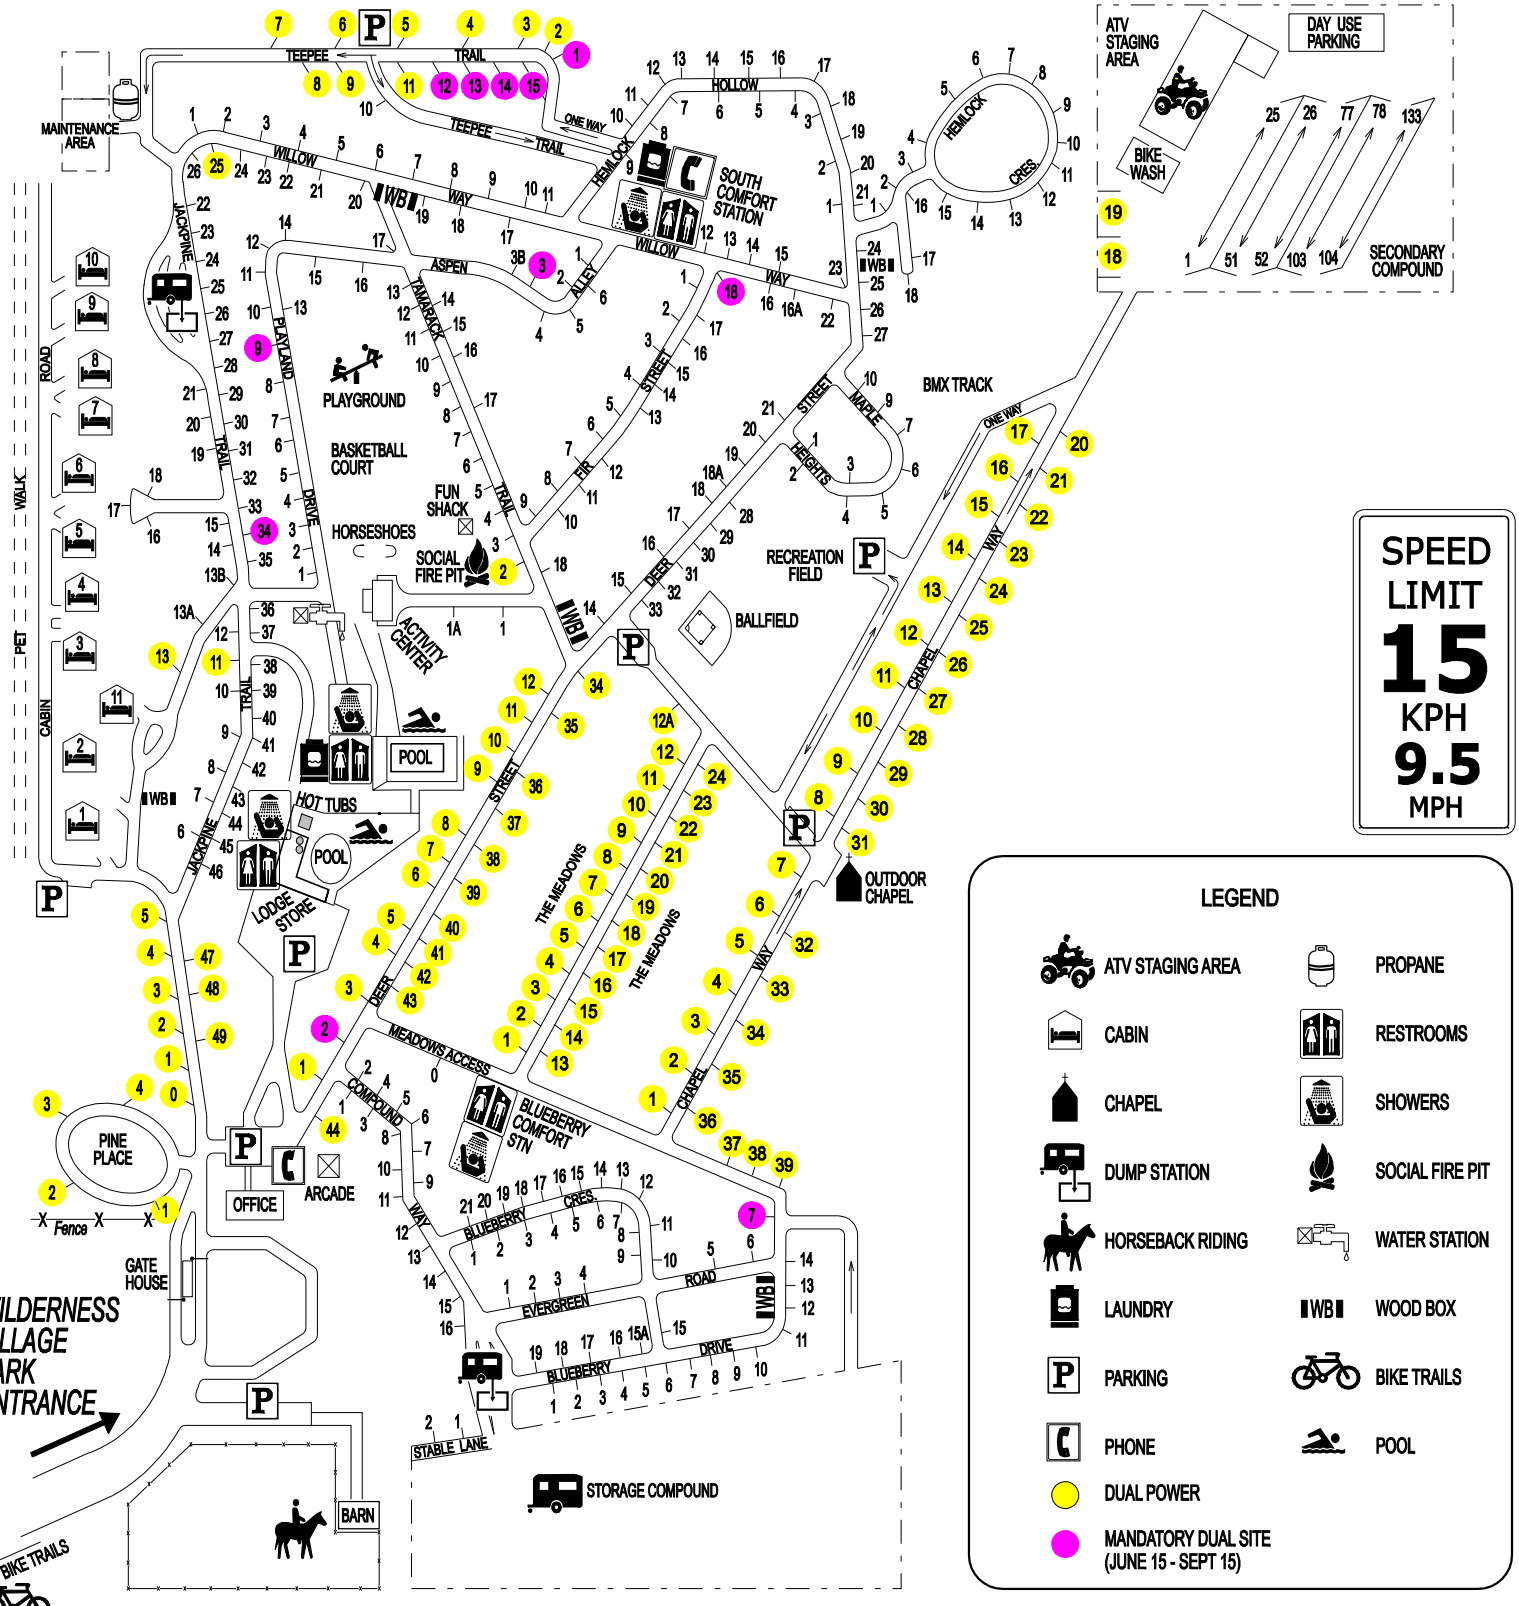

Wilderness Village

Rocky Mountain House
Alberta, Canada

403-845-2145

SPEED LIMIT
15
KPH
9.5
MPH

LEGEND

ATV STAGING AREA	PROPANE
CABIN	RESTROOMS
CHAPEL	SHOWERS
DUMP STATION	SOCIAL FIRE PIT
HORSEBACK RIDING	WATER STATION
LAUNDRY	WOOD BOX
PARKING	BIKE TRAILS
PHONE	POOL
DUAL POWER	
MANDATORY DUAL SITE (JUNE 15 - SEPT 15)	